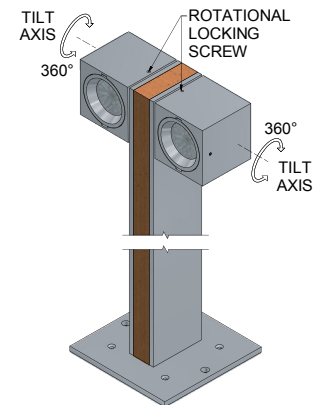

Product Drawings

NOTE: Specification and dimensions subject to change without notice.