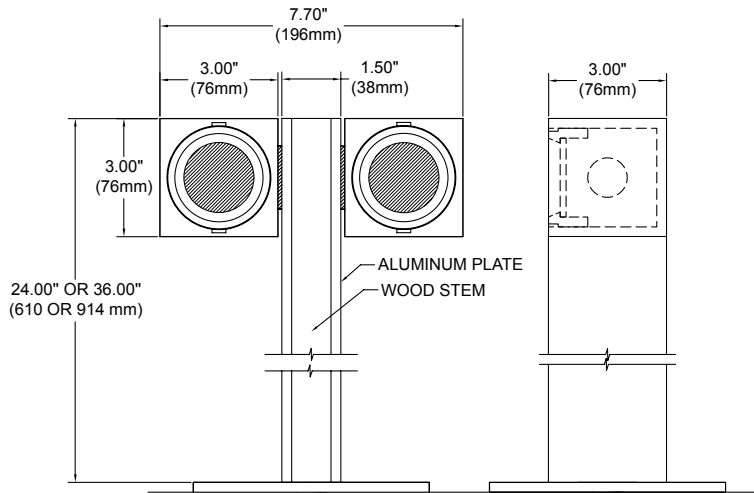

## Ordering Guide

EXAMPLE: ZXCL-T2-SOi - 12V - 00917 - BK - LVR - 24"

SERIES	VOLTAGE	OPTIONAL LAMP	FINISH	OPTIONAL SELECT UP TO 2 OPTIC ACCESSORIES	EXTENSION SIZE(L)
ZXCL-T2-SOi	12V				
SORAA*		0--NONE XXXXX SORAA® LAMP CODE (5 DIGIT SORAA CAT. NO*)	Standard BK Black Powder Coat BZ Bronze Powder Coat WT White Powder Coat Premium ABK Anodized Black ACL Anodized Clear CC Custom Powder Coat	LVR Hexcel Louver OSL Overall Spread Lens LSL Linear Spread Lens SOL Solite Soft Focus DF Dichroic Filter	24" 36"

## Product Drawings

NOTE: Specification and dimensions subject to change without notice.