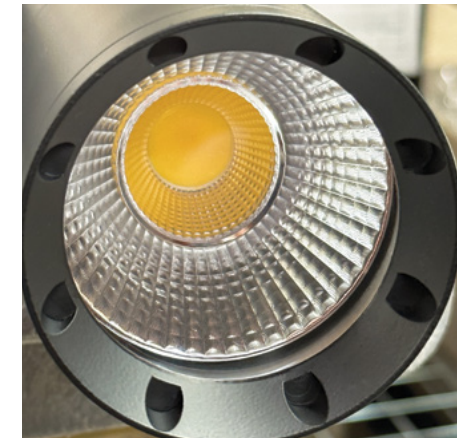

Intelligent Design

- Flexible swivel/lock system provides maximum rotation for exceptional adjustability and durability
- Modular LED engine and lamp design ensures lights can easily change and adapt with your outdoor environment.
- Thoughtfully designed weep holes keep standing water and debris from affecting performance
- Easy to open and service, stays water tight