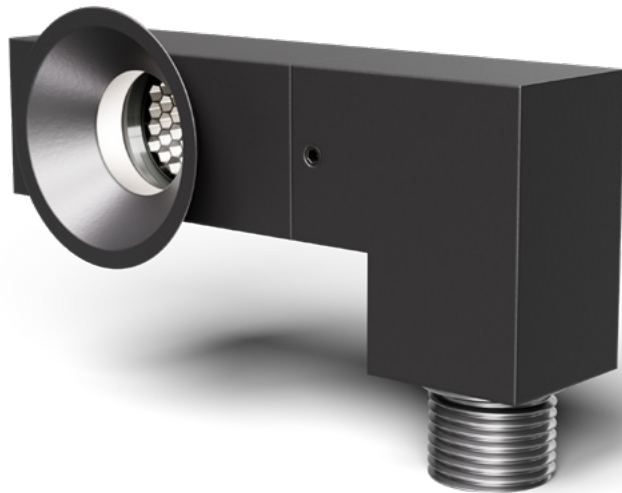

Flood & Wall Wash

ARTOFL08