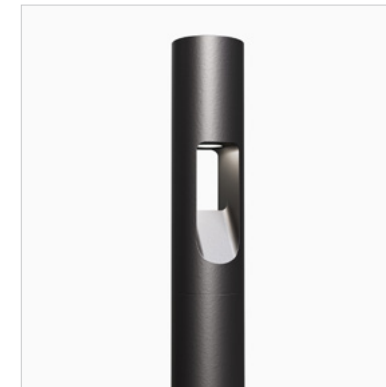

## FEATURES

- Machined from solid aircraft grade (6061-T6), corrosion resistant aluminum, then anodized and powder coated to create a highly durable, marine grade finish.
- IP67 Rated, water immersion and dust protected
- Fully adjustable glare shield design
- Patented THERMOBUSTER™ SORAA lamp design
- Hydrophobic lense coating ensures clean light for years to come.
- Every fixture tested end of line for water tightness and light quality.
- Includes 36" lead wires and LightingShrink® connectors for fast and watertight installation.

## Path & Bollard

	<b>ARTOPLMB-R1</b>	<b>ARTOPLMB-R2</b>	<b>ARTOPLLT</b>	<b>ARTOPL11</b>
<b>Size</b>	1.25" dia. / 18" high	1.25" dia. / 18" high	1.13" dia. 12 or 24" high	1.65" dia. 12 or 24" high
<b>Illumination Style</b>	180° one-sided even illumination	Two-sided high contrast illumination	360° even illumination	Directional illumination
<b>Aimability</b>	360° horizontal	360° horizontal	360° vertical 360° horizontal	240° vertical 360° horizontal
<b>Voltage</b>	12V	12V	12V	12V
<b>Watts (Lumens)</b>	3W (50lm)	3W (50lm)	3W (125lm)	7W (675lm)
<b>Light Engine</b>	HK LED	HK LED	HK LED	HK LED
<b>Light Quality</b>	90 CRI 2700K or 3000K	90 CRI 2700K or 3000K	90 CRI 2700K or 3000K	90 CRI 2700K or 3000K
<b>Glare Shields</b>	N/A	N/A	N/A	Angled Glare Shield Available
<b>Dimming</b>	MLV	MLV	MLV	MLV
<b>Rated LED Life:</b>	50,000 hours	50,000 hours	50,000 hours	50,000 hours

### ARTOPLMB-R1

Elegant 1" round mini post light delivers a smooth 180° field of illumination. Perfect for lighting both pathways and lower height plants and ground cover. Thoughtful design minimizes fixture footprint and provides a beautiful alternative to traditional 'top hat' applications.