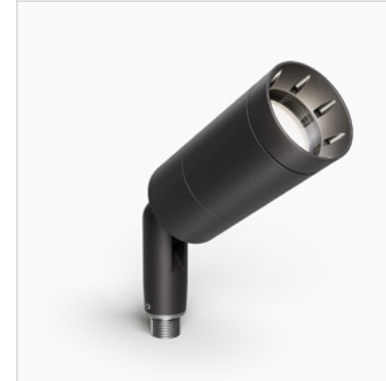

ARTOA16 / ARTOA16 Center Pivot

Prefer a lamp based solution for your residential landscape needs, both our modern and traditional center pivot 2.25" accent lights include the flexibility of an included SORAA high performance LED MR16 lamp.

- US patented integral SORAA® heat sink increases light quality and lamp life.
- Select from side or center pivot designs