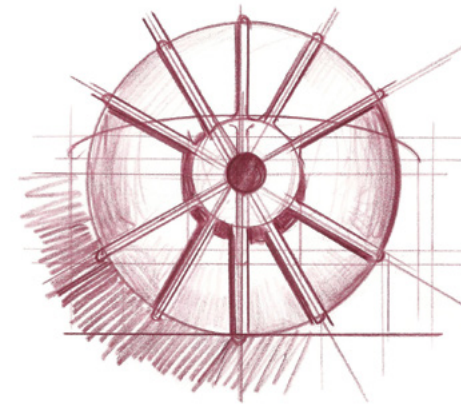

Intelligent Design

- Flexible swivel/lock system provides maximum rotation for exceptional adjustability and durability
- Modular LED engine and lamp design ensures lights can easily change and adapt with your outdoor environment.
- Thoughtfully designed weep holes keep standing water and debris from affecting performance
- Easy to open and service, stays water tight