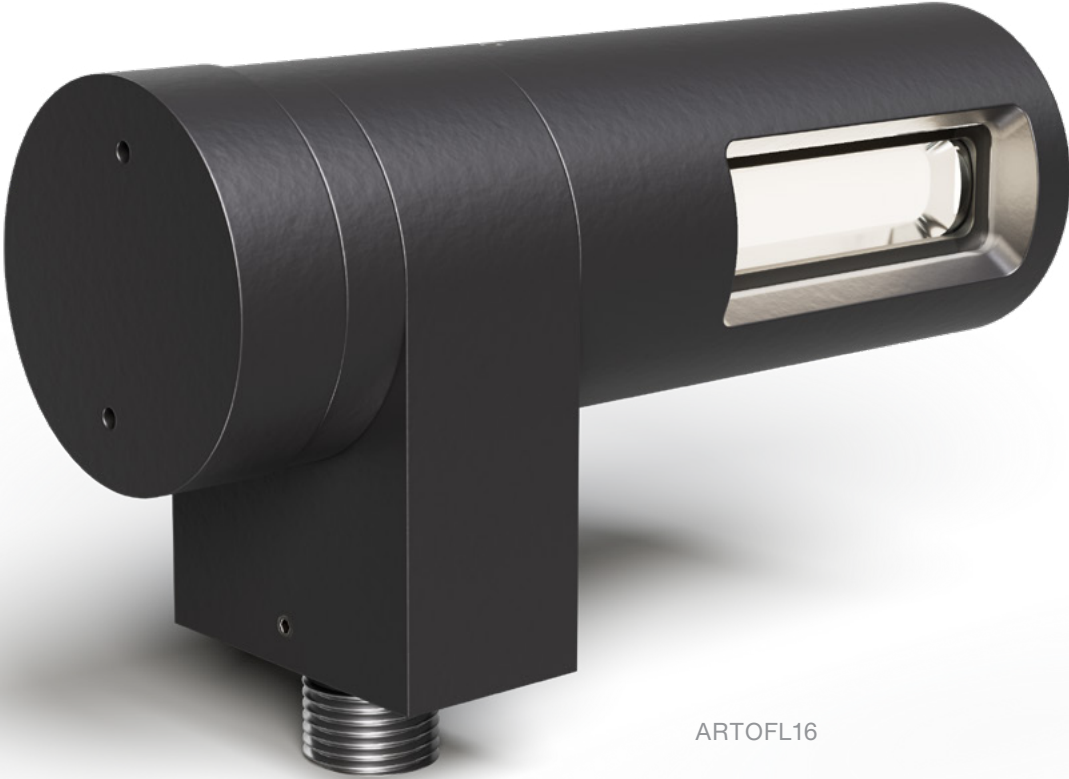

ARTOFL16

Whether illuminating soft structured ground plants or broad architectural features, our flood light and wall wash offering combines their small footprints and capable LED.