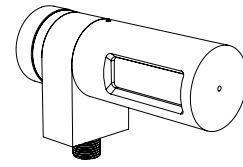

Artafex

Flood & Wall Wash

ARTOFL16

Size	1.13" dia.	2.25" dia.
Illumination Style	Short throw, even illumination	Longer throw, even illumination
Aimability	360° vertical 360° horizontal	360° vertical 360° horizontal
Voltage	12V	12V
Watts (Lumens)	3W (100lm)	8W (250lm)
Light Engine	HK LED	HK LED
Light Quality	90 CRI 2700K or 3000K	90 CRI 2700K or 3000K
Glare Shields	Included	N/A
Dimming	MLV	MLV
Rated LED Life:	50,000 hours	50,000 hours