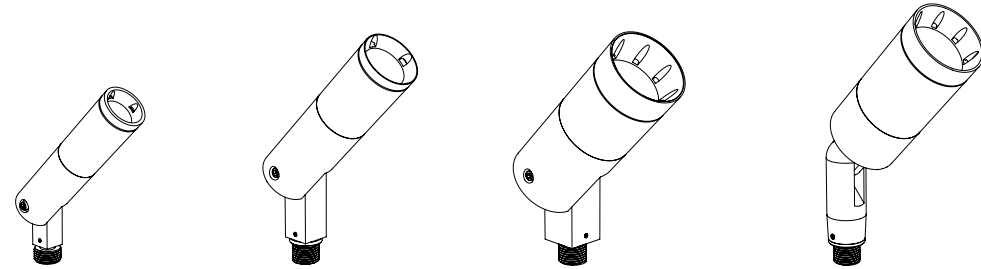

## Accent & Landscape

	ARTOAL08	ARTOAL11	ARTOA16	ARTOA16 CP
<b>Size</b>	1.25" dia.	1.65" dia.	2.25" dia.	2.25" dia.
<b>Style</b>	Side Pivot	Side Pivot	Side Pivot	Center Pivot
<b>Aimability</b>	240° vertical 360° horizontal	240° vertical 360° horizontal	240° vertical 360° horizontal	240° vertical 360° horizontal
<b>Voltage</b>	12V	12V	12V	12V
<b>Watts (Lumens)</b>	3W (200lm)	7W (675lm)	7.5W (640lm)	7.5W (640lm)
<b>Light Engine</b>	HK LED	HK LED	SORAA LED	SORAA LED
<b>Light Quality</b>	90 CRI 2700K or 3000K	90 CRI 2700K or 3000K	90 CRI 2700K or 3000K	90 CRI 2700K or 3000K
<b>Optics</b>	Medium Optic Kit (OPK-08) includes Narrow, Medium, Wide	Medium Optic Kit (OPK-11) includes Narrow, Medium, Wide	Very Narrow (SORAA Snap Lens System)	Very Narrow (SORAA Snap Lens System)
<b>Glare Shields</b>	Angled Glare Shield Available	Angled Glare Shield Available	Angled Glare Shield Available	Angled Glare Shield Available
<b>Dimming</b>	MLV	MLV	MLV	MLV
<b>Rated LED Life:</b>	50,000 hours	50,000 hours	35,000 hours	35,000 hours