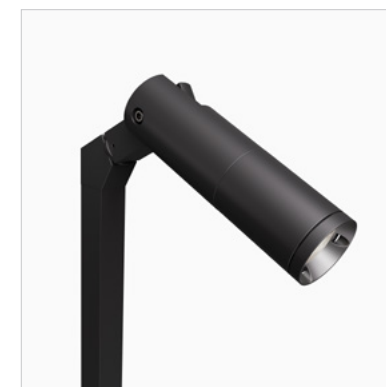

ARTOPL11

Essentially our 1.65" versatile ARTOAL11 accent light on a stick, this path light provides directional light that can cross wide paths, accent signage, and areas of interest like architectural details and artwork.