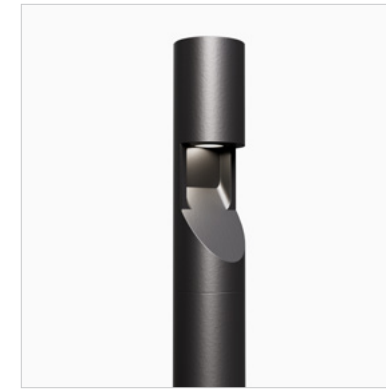

Artafex

Path & Bollard

	ARTOPLMB-R1	ARTOPLMB-R2	ARTOPLLT	ARTOPL11
Size	1.25" dia. / 18" high	1.25" dia. / 18" high	1.13" dia. 12 or 24" high	1.65" dia. 12 or 24" high
Illumination Style	180° one-sided even illumination	Two-sided high contrast illumination	360° even illumination	Directional illumination
Aimability	360° horizontal	360° horizontal	360° vertical 360° horizontal	240° vertical 360° horizontal
Voltage	12V	12V	12V	12V
Watts (Lumens)	3W (50lm)	3W (50lm)	3W (125lm)	7W (675lm)
Light Engine	HK LED	HK LED	HK LED	HK LED
Light Quality	90 CRI 2700K or 3000K	90 CRI 2700K or 3000K	90 CRI 2700K or 3000K	90 CRI 2700K or 3000K
Glare Shields	N/A	N/A	N/A	Angled Glare Shield Available
Dimming	MLV	MLV	MLV	MLV
Rated LED Life:	50,000 hours	50,000 hours	50,000 hours	50,000 hours

ARTOPLMB-R1

Elegant 1" round mini post light delivers a smooth 180° field of illumination. Perfect for lighting both pathways and lower height plants and ground cover. Thoughtful design minimizes fixture footprint and provides a beautiful alternative to traditional 'top hat' applications.